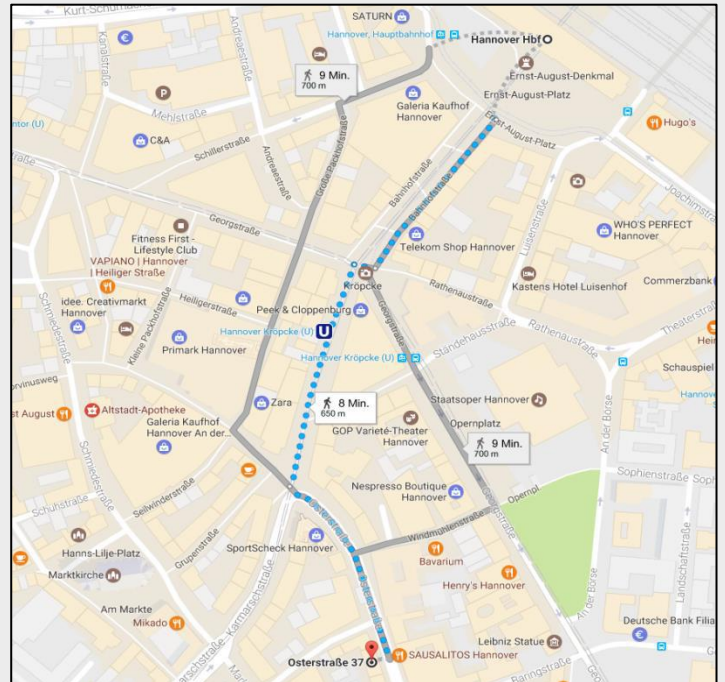

NUCLEUS

HOTEL LOCATIONS

Get some rest!

HANNS-LILJE-HAUS

Address: Knochenhauerstraße 33, 30159 Hannover

ON FOOT

When you step out of the central station:

- Cross the Ernst-August-Platz, in the southeast direction towards Bahnhofstraße
- Follow Bahnhofstraße
- Turn left onto Karmarschstraße
- Turn right onto Osterstraße
- Turn left onto Grupenstraße
- Turn right onto Schmiedestraße
- Turn left onto Hanns-Lilje-Platz
- Turn right onto Am Markte
- Turn right onto Knochenhauerstraße. The hotel is on the right side.

BY TRAM

The tram station is located directly in the central station.

- Take the U9 (direction Empelde), U3 or U7 (direction Wettbergen) to Markthalle/Landtag
- Walk southwest Karmarschstraße to Köbelingerstraße
- Turn right onto Köbelingerstraße
- Stay straight on Am Markte
- Stay straight on Knochenhauerstraße. The hotel is on the right side.

CITYHOTEL THÜRINGER HOF

Address: Osterstraße 37, 30159 Hannover

ON FOOT

When you step out of the central station:

- Cross the Ernst-August-Platz in the southeast direction towards Bahnhofstraße
- Follow Bahnhofstraße
- Turn left onto Karmarschstraße
- Turn left onto Osterstraße. The hotel is on the right side.

BY TRAM

The tram station is located directly in the central station.

- Take the U9 (direction Empelde), U3 or U7 (direction Wettbergen) to Kröpcke
- Walk southwest on Ständehausstraße
- Turn left onto Karmarschstraße
- Turn left onto Osterstraße. The hotel is on the right side.