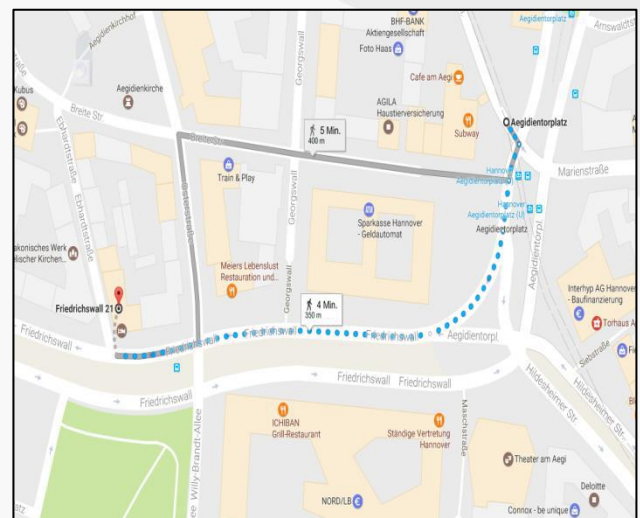

NUCLEUS

HOTEL LOCATIONS

Get some rest!

HANNS-LILJE-HAUS

Address: Knochenhauerstraße 33, 30159 Hannover

ON FOOT

When you step out of the central station:

- Cross the Ernst-August-Platz, in the southeast direction towards Bahnhofstraße
- Follow Bahnhofstraße
- Turn left onto Karmarschstraße
- Turn right onto Osterstraße
- Turn left onto Grupenstraße
- Turn right onto Schmiedestraße
- Turn left onto Hanns-Lilje-Platz
- Turn right onto Am Markte
- Turn right onto Knochenhauerstraße. The hotel is on the right side.

BY TRAM

The tram station is located directly in the central station.

- Take the U9 (direction Empelde), U3 or U7 (direction Wettbergen) to Kröpcke
- Walk southwest on Ständehausstraße
- Turn left onto Karmarschstraße
- Turn left onto Osterstraße. The hotel is on the right side.

LÜHMANN'S HOTEL AM RATHAUS

Address: Friedrichswall 21, 30159 Hannover

ON FOOT

When you step out of the central station:

- Cross the Ernst-August-Platz in the southeast direction towards Bahnhofstraße
- Follow Bahnhofstraße
- Cross the street and follow Karmarschstraße
- Turn left onto Osterstraße
- Turn right onto Friedrichswall. The hotel is on the right side.

BY TRAM

The tram station is located directly in the central station.

- Take the U1 (direction Laatzen or Sarstedt) or U8 (direction Messe/ Nord) to Aegidientorplatz
- Walk along Aegidientorplatz
- Stay straight on Friedrichswall. The hotel is on the right side.