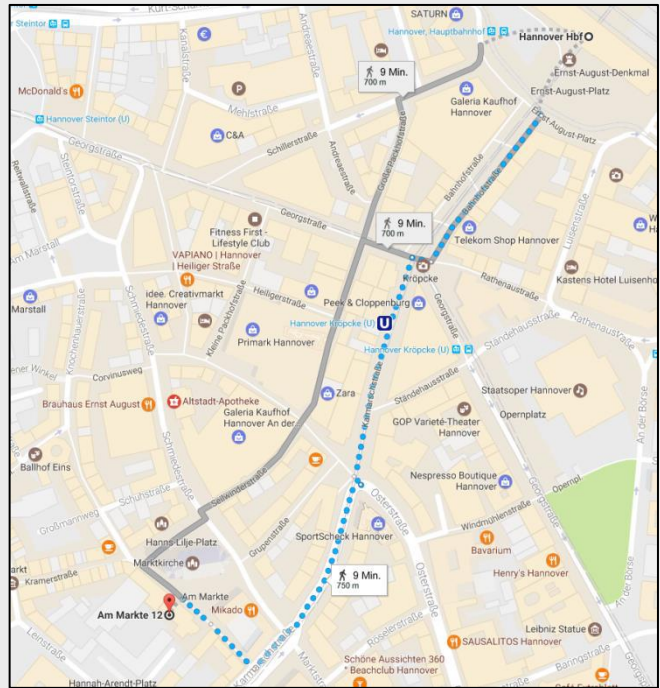

BY TRAM

The tram station is located directly in the central station.

- Take the U9 (direction Empelde), U3 or U7 (direction Wettbergen) to Kröpcke
- Walk southwest on Ständehausstraße
- Turn left onto Karmarschstraße
- Turn left onto Osterstraße. The hotel is on the right side.

BY TRAM

The tram station is located directly in the central station.

- Take the U1 (direction Laatzen or Sarstedt) or U8 (direction Messe/ Nord) to Aegidientorplatz
- Walk along Aegidientorplatz
- Stay straight on Friedrichswall. The hotel is on the right side.

CONCORDE HOTEL AM LEINESCHLOSS

Address: Am Markte 12, 30159 Hannover

ON FOOT

When you step out of the central station:

- Cross the Ernst-August-Platz in the southeast direction towards Bahnhofstraße
- Follow Bahnhofstraße
- Cross the street and follow Karmarschstraße
- Turn right onto Köbelingerstraße
- Stay straight on Am Markte. The hotel is on the left side.

BY TRAM

The tram station is located directly in the central station.

- Take the U9 (direction Empelde), U3 or U7 (direction Wettbergen) to Markthalle/ Landtag
- Walk south-west along Karmarschstraße to Köbelingerstraße
- Turn right onto Köbelingerstraße
- Stay straight on Am Markte. The hotel is on the left side.