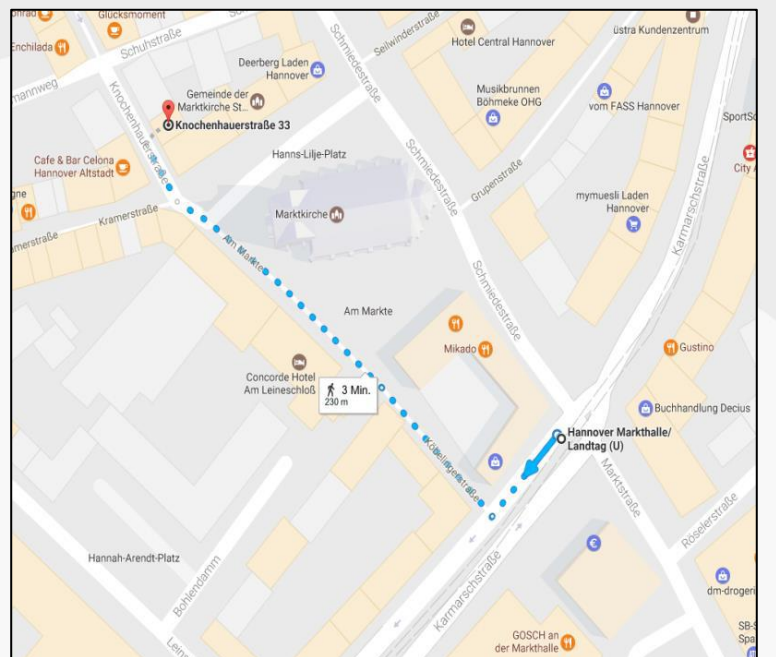

NUCLEUS

HOTEL LOCATIONS

Get some rest!

HANNS-LILJE-HAUS

Address: Knochenhauerstraße 33, 30159 Hannover

ON FOOT

When you step out of the central station:

- Cross the Ernst-August-Platz, in the southeast direction towards Bahnhofstraße
- Follow Bahnhofstraße
- Turn left onto Karmarschstraße
- Turn right onto Osterstraße
- Turn left onto Grupenstraße
- Turn right onto Schmiedestraße
- Turn left onto Hanns-Lilje-Platz
- Turn right onto Am Markte
- Turn right onto Knochenhauerstraße. The hotel is on the right side.

BY TRAM

The tram station is located directly in the central station.

- Take the U9 (direction Empelde), U3 or U7 (direction Wettbergen) to Markthalle/Landtag
- Walk southwest Karmarschstraße to Köbelingerstraße
- Turn right onto Köbelingerstraße
- Stay straight on Am Markte
- Stay straight on Knochenhauerstraße. The hotel is on the right side.

CITYHOTEL THÜRINGER HOF

Address: Osterstraße 37, 30159 Hannover

ON FOOT

When you step out of the central station:

- Cross the Ernst-August-Platz in the southeast direction towards Bahnhofstraße
- Follow Bahnhofstraße
- Turn left onto Karmarschstraße
- Turn left onto Osterstraße. The hotel is on the right side.

BY TRAM

The tram station is located directly in the central station.

- Take the U9 (direction Empelde), U3 or U7 (direction Wettbergen) to Markthalle/ Landtag
- Walk south-west along Karmarschstraße to Köbelingerstraße
- Turn right onto Köbelingerstraße
- Stay straight on Am Markte. The hotel is on the left side.