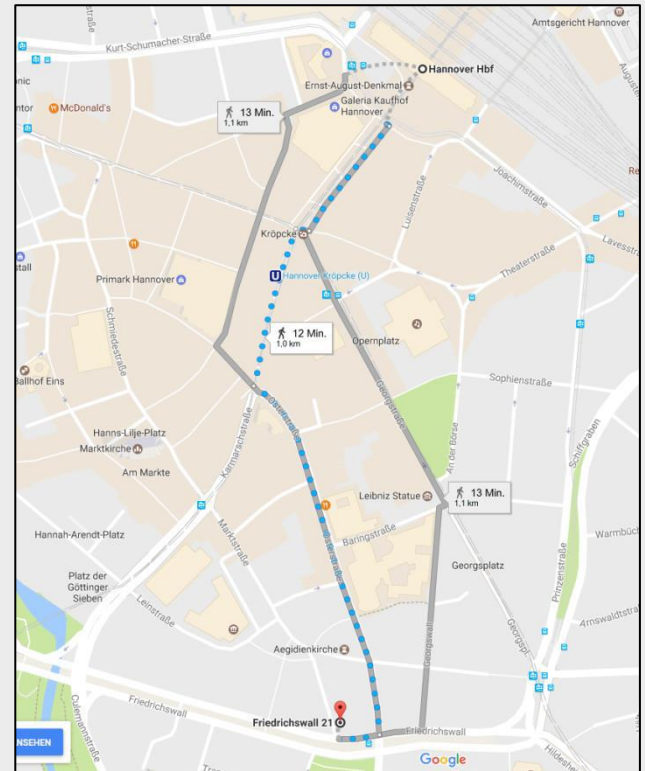

NUCLEUS

HOTEL LOCATIONS

Get some rest!

HANNS-LILJE-HAUS

Address: Knochenhauerstraße 33, 30159 Hannover

ON FOOT

When you step out of the central station:

- Cross the Ernst-August-Platz, in the southeast direction towards Bahnhofstraße
- Follow Bahnhofstraße
- Turn left onto Karmarschstraße
- Turn right onto Osterstraße
- Turn left onto Grupenstraße
- Turn right onto Schmiedestraße
- Turn left onto Hanns-Lilje-Platz
- Turn right onto Am Markte
- Turn right onto Knochenhauerstraße. The hotel is on the right side.

CITYHOTEL THÜRINGER HOF

Address: Osterstraße 37, 30159 Hannover

ON FOOT

When you step out of the central station:

- Cross the Ernst-August-Platz in the southeast direction towards Bahnhofstraße
- Follow Bahnhofstraße
- Turn left onto Karmarschstraße
- Turn left onto Osterstraße. The hotel is on the right side.

BY TRAM

The tram station is located directly in the central station.

- Take the U9 (direction Empelde), U3 or U7 (direction Wettbergen) to Kröpcke
- Walk southwest on Ständehausstraße
- Turn left onto Karmarschstraße
- Turn left onto Osterstraße. The hotel is on the right side.

BY TRAM

The tram station is located directly in the central station.

- Take the U1 (direction Laatzen or Sarstedt) or U8 (direction Messe/ Nord) to Aegidientorplatz
- Walk along Aegidientorplatz
- Stay straight on Friedrichswall. The hotel is on the right side.