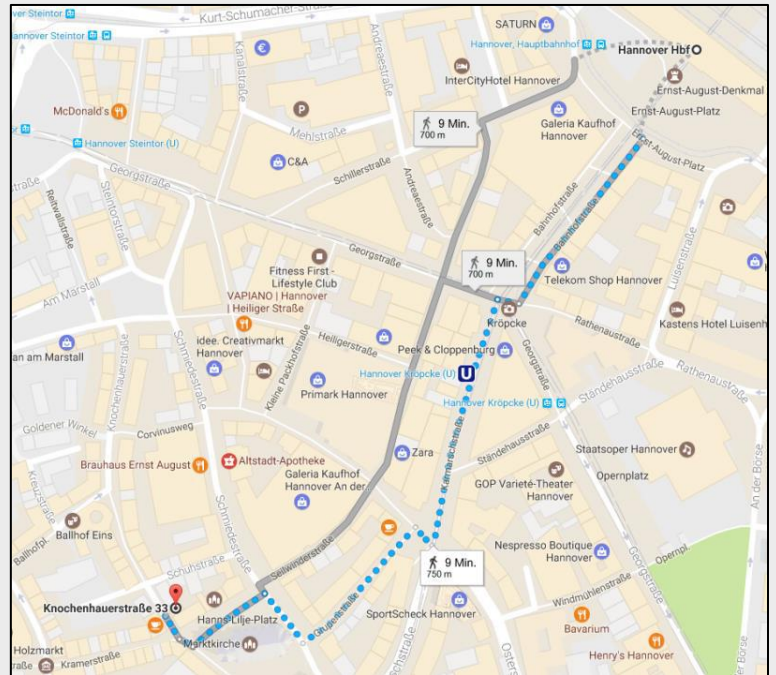

NUCLEUS

HOTEL LOCATIONS

Get some rest!

HANNS-LILJE-HAUS

Address: Knochenhauerstraße 33, 30159 Hannover

ON FOOT

When you step out of the central station:

- Cross the Ernst-August-Platz, in the southeast direction towards Bahnhofstraße
- Follow Bahnhofstraße
- Turn left onto Karmarschstraße
- Turn right onto Osterstraße
- Turn left onto Grupenstraße
- Turn right onto Schmiedestraße
- Turn left onto Hanns-Lilje-Platz
- Turn right onto Am Markte
- Turn right onto Knochenhauerstraße. The hotel is on the right side.

BY TRAM

The tram station is located directly in the central station.

- Take the U9 (direction Empelde), U3 or U7 (direction Wettbergen) to Markthalle/Landtag
- Walk southwest Karmarschstraße to Köbelingerstraße
- Turn right onto Köbelingerstraße
- Stay straight on Am Markte
- Stay straight on Knochenhauerstraße. The hotel is on the right side.

BY TRAM

The tram station is located directly in the central station.

- Take the U9 (direction Empelde), U3 or U7 (direction Wettbergen) to Kröpcke
- Walk southwest on Ständehausstraße
- Turn left onto Karmarschstraße
- Turn left onto Osterstraße. The hotel is on the right side.

BY TRAM

The tram station is located directly in the central station.

- Take the U9 (direction Empelde), U3 or U7 (direction Wettbergen) to Markthalle/ Landtag
- Walk south-west along Karmarschstraße to Köbelingerstraße
- Turn right onto Köbelingerstraße
- Stay straight on Am Markte. The hotel is on the left side.