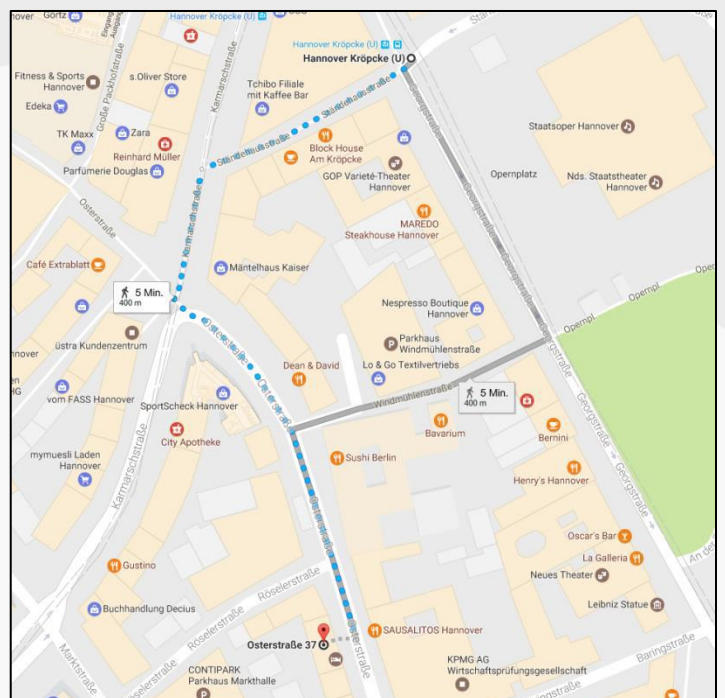

NUCLEUS

HOTEL LOCATIONS

Get some rest!

HANNS-LILJE-HAUS

Address: Knochenhauerstraße 33, 30159 Hannover

ON FOOT

When you step out of the central station:

- Cross the Ernst-August-Platz, in the southeast direction towards Bahnhofstraße
- Follow Bahnhofstraße
- Turn left onto Karmarschstraße
- Turn right onto Osterstraße
- Turn left onto Grupenstraße
- Turn right onto Schmiedestraße
- Turn left onto Hanns-Lilje-Platz
- Turn right onto Am Markte
- Turn right onto Knochenhauerstraße. The hotel is on the right side.

CITYHOTEL THÜRINGER HOF

Address: Osterstraße 37, 30159 Hannover

ON FOOT

When you step out of the central station:

- Cross the Ernst-August-Platz in the southeast direction towards Bahnhofstraße
- Follow Bahnhofstraße
- Turn left onto Karmarschstraße
- Turn left onto Osterstraße. The hotel is on the right side.

BY TRAM

The tram station is located directly in the central station.

- Take the U9 (direction Empelde), U3 or U7 (direction Wettbergen) to Kröpcke
- Walk southwest on Ständehausstraße
- Turn left onto Karmarschstraße
- Turn left onto Osterstraße. The hotel is on the right side.

BY TRAM

The tram station is located directly in the central station.

- Take the U1 (direction Laatzen or Sarstedt) or U8 (direction Messe/ Nord) to Aegidientorplatz
- Walk along Aegidientorplatz
- Stay straight on Friedrichswall. The hotel is on the right side.